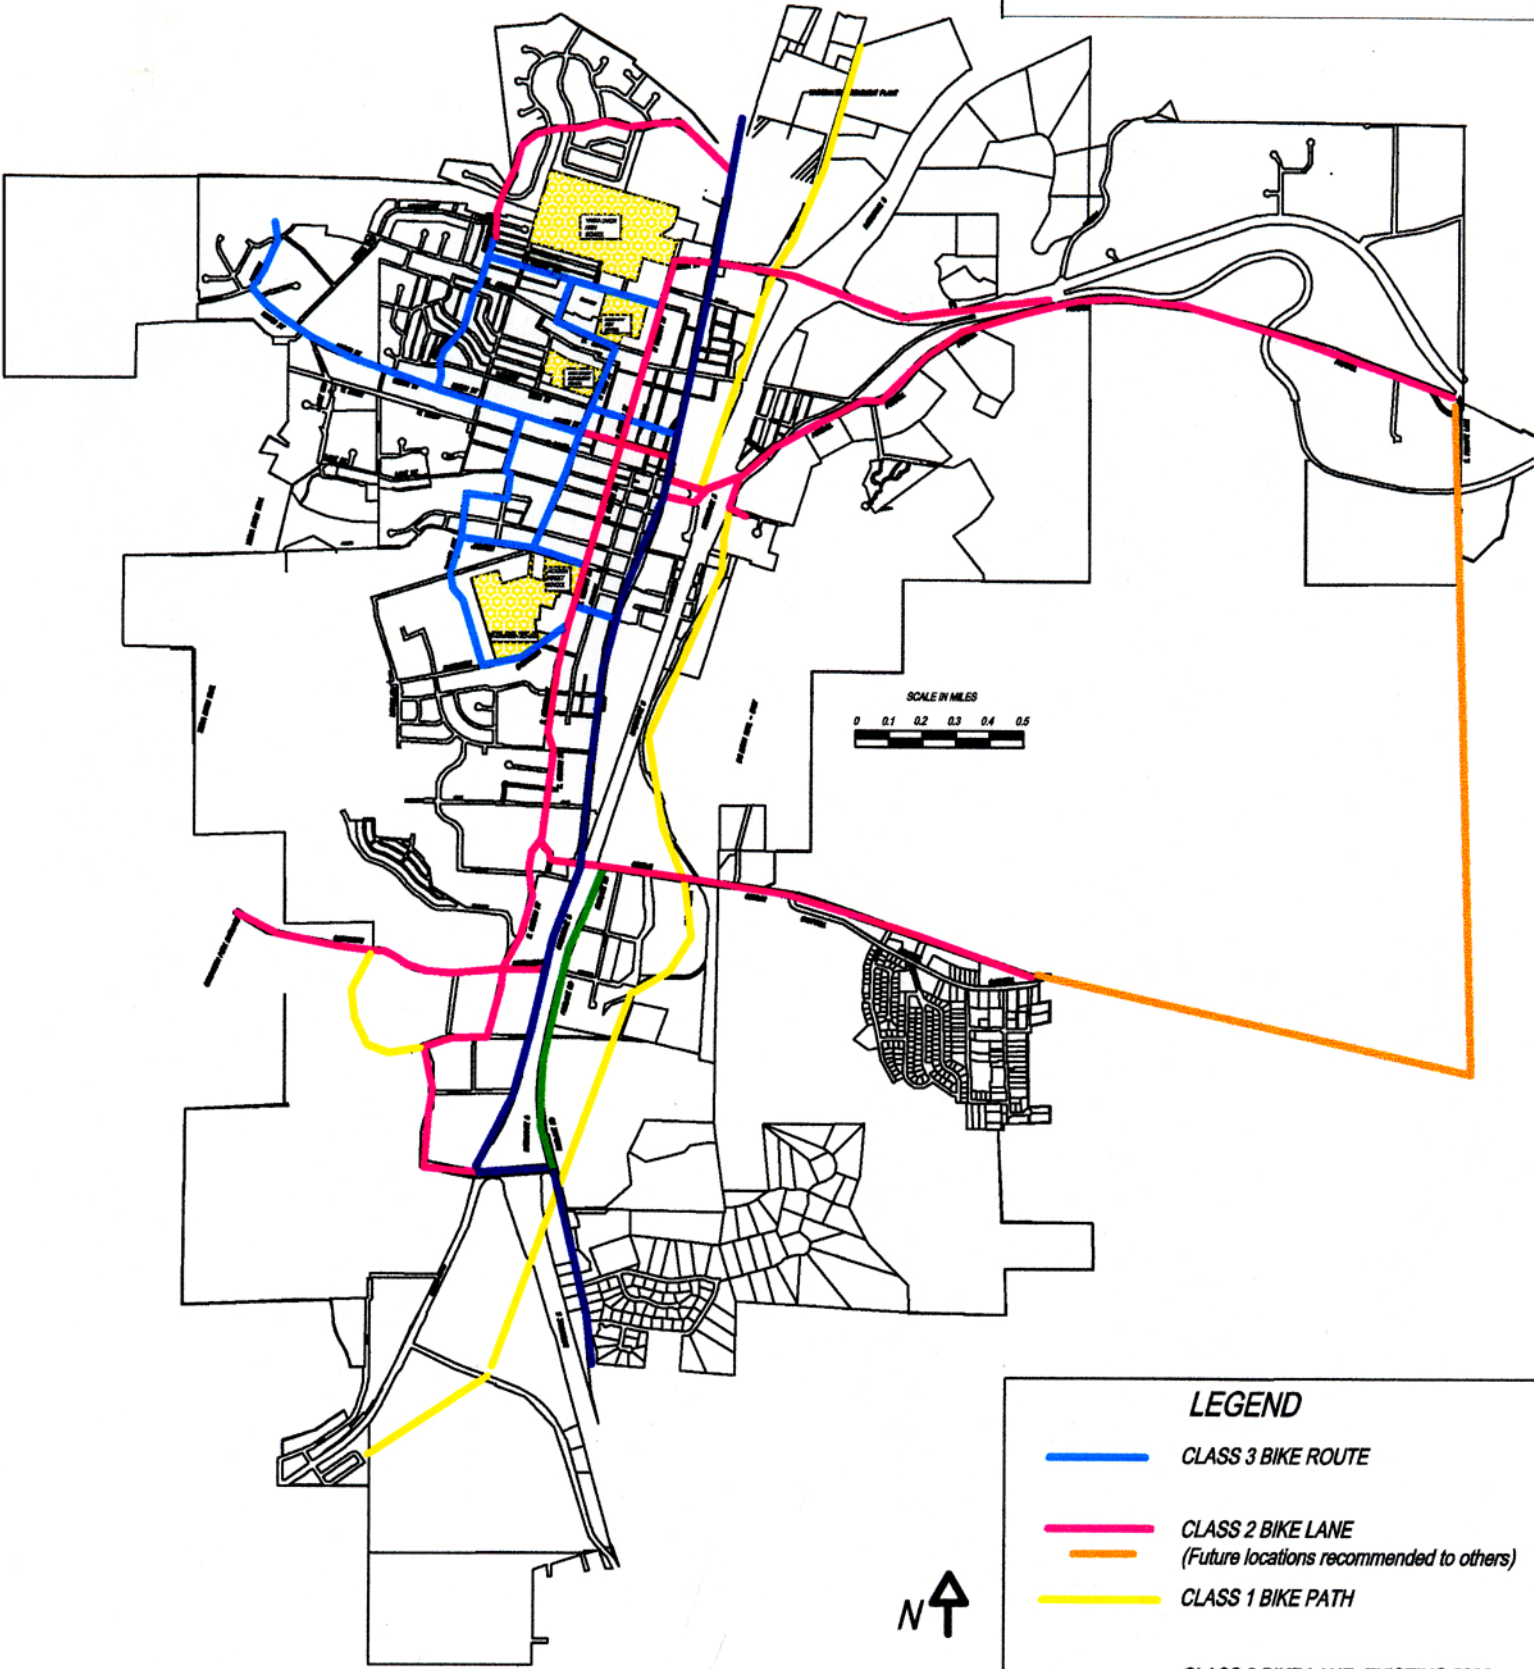

**CITY OF YREKA
BIKE WAYS ROUTE MAP
COMBINED EXISTING AND PROPOSED
10/06**

SCALE IN MILES
0 0.1 0.2 0.3 0.4 0.5

LEGEND

-  CLASS 3 BIKE ROUTE
-  CLASS 2 BIKE LANE
(Future locations recommended to others)
-  CLASS 1 BIKE PATH
-  CLASS 2 BIKE LANE, EXISTING 2006
-  CLASS 3 BIKE ROUTE, EXISTING 2006

BIKEWAYS ROUTE MAP