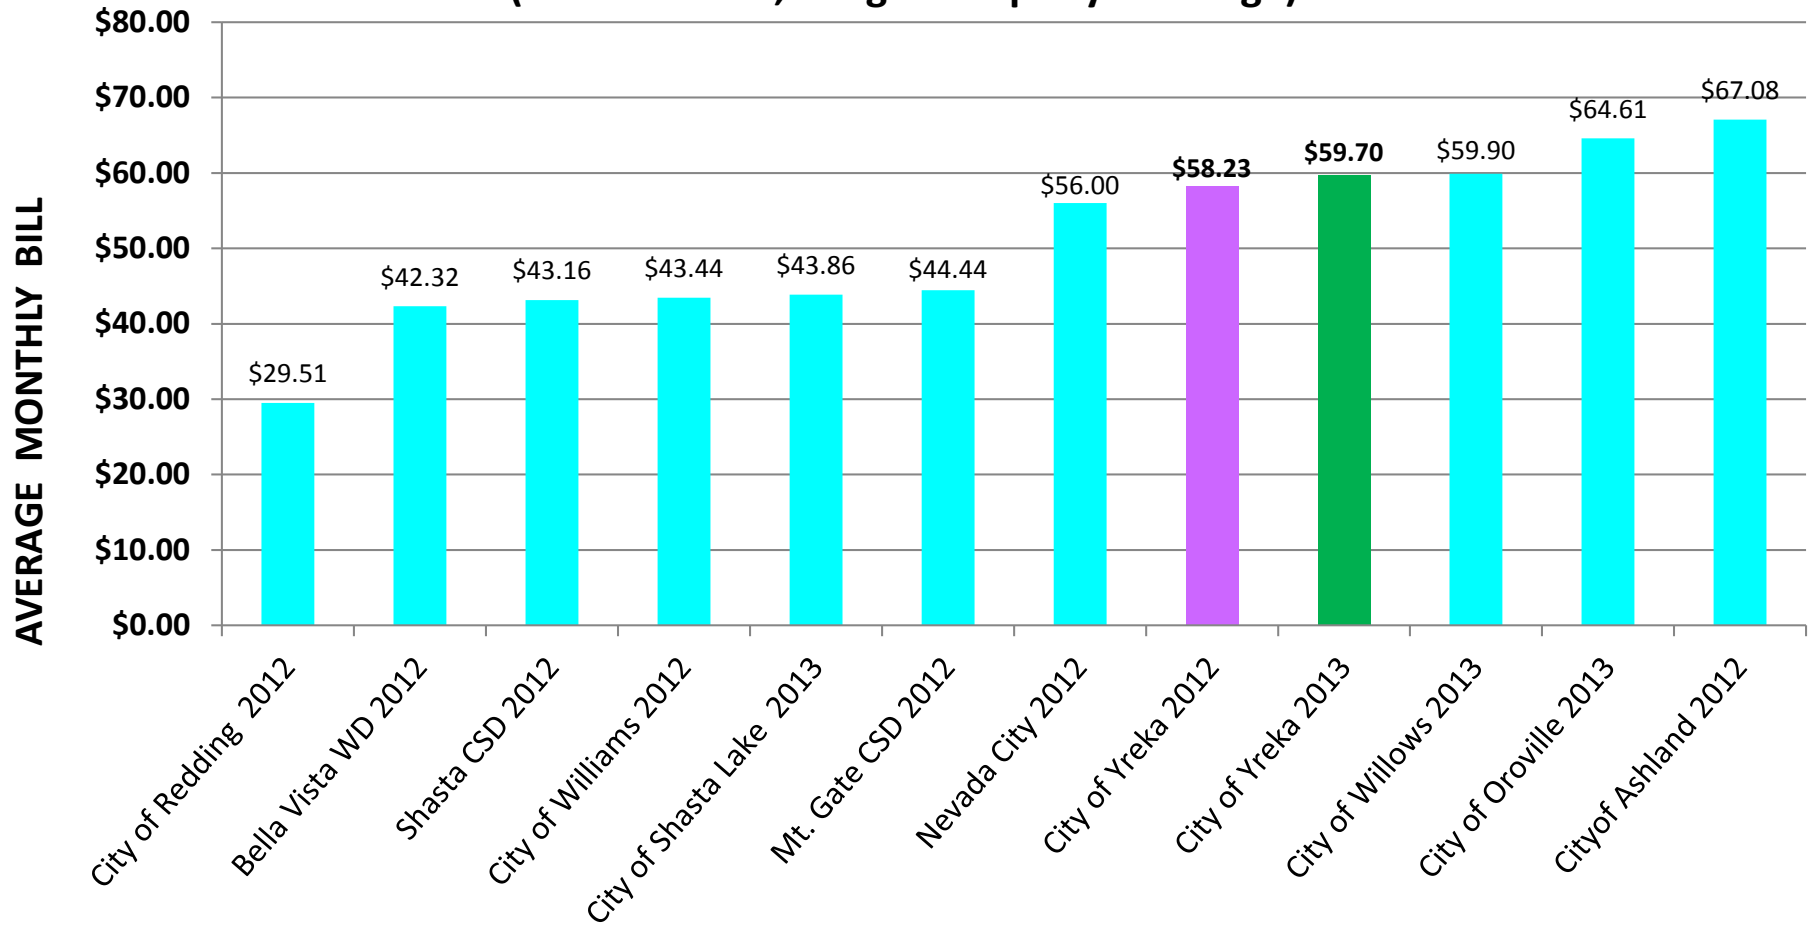

MONTHLY WATER BILL COMPARISON (Based on 165,000 gallons per year usage)

FIGURE 4